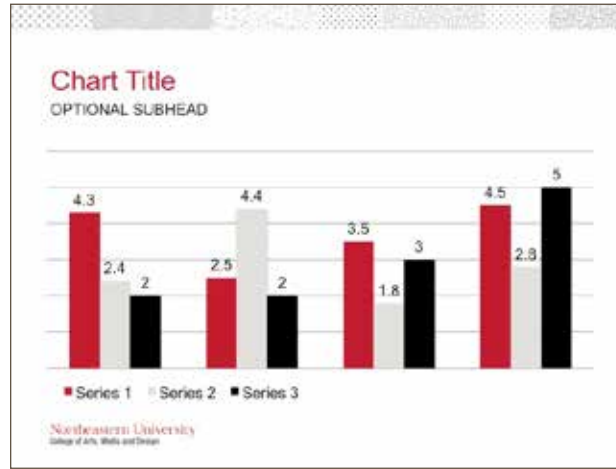

BAR GRAPH

TITLE: Arial Regular, 32pt, Title Case
SUBHEAD: Arial Regular, 18pt, All Caps
STAT DETAILS: Arial Regular, 18pt