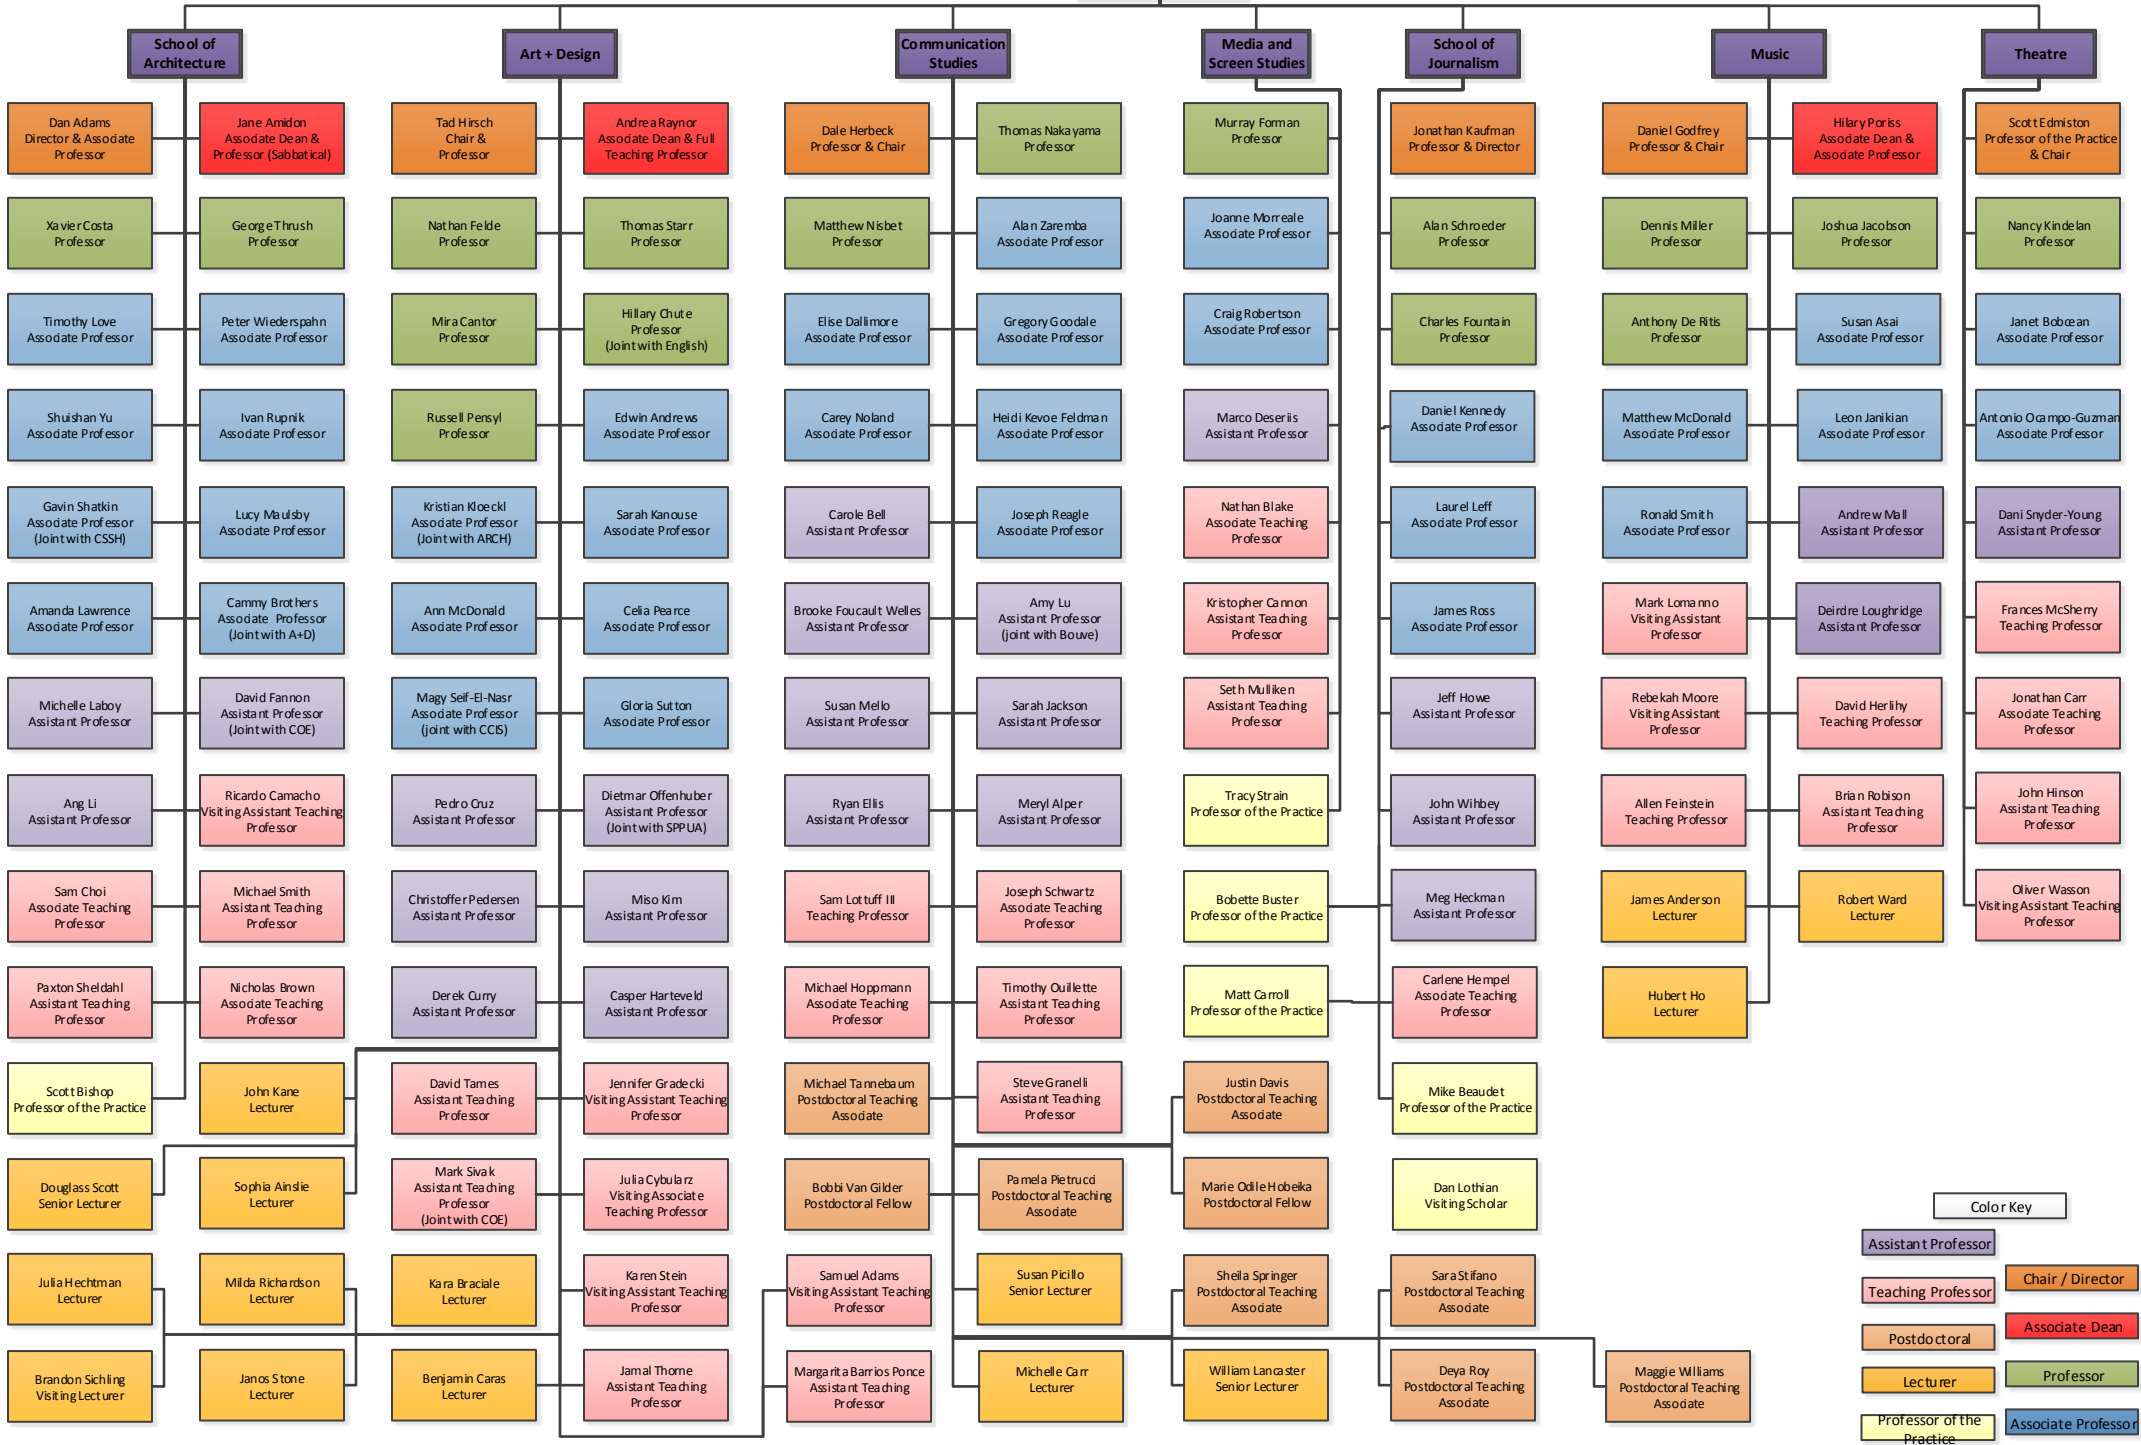

# CAMD Faculty

**Color Key**

Assistant Professor	Chair / Director
Teaching Professor	Associate Dean
Postdoctoral	Professor
Lecturer	Associate Professor
Professor of the Practice	