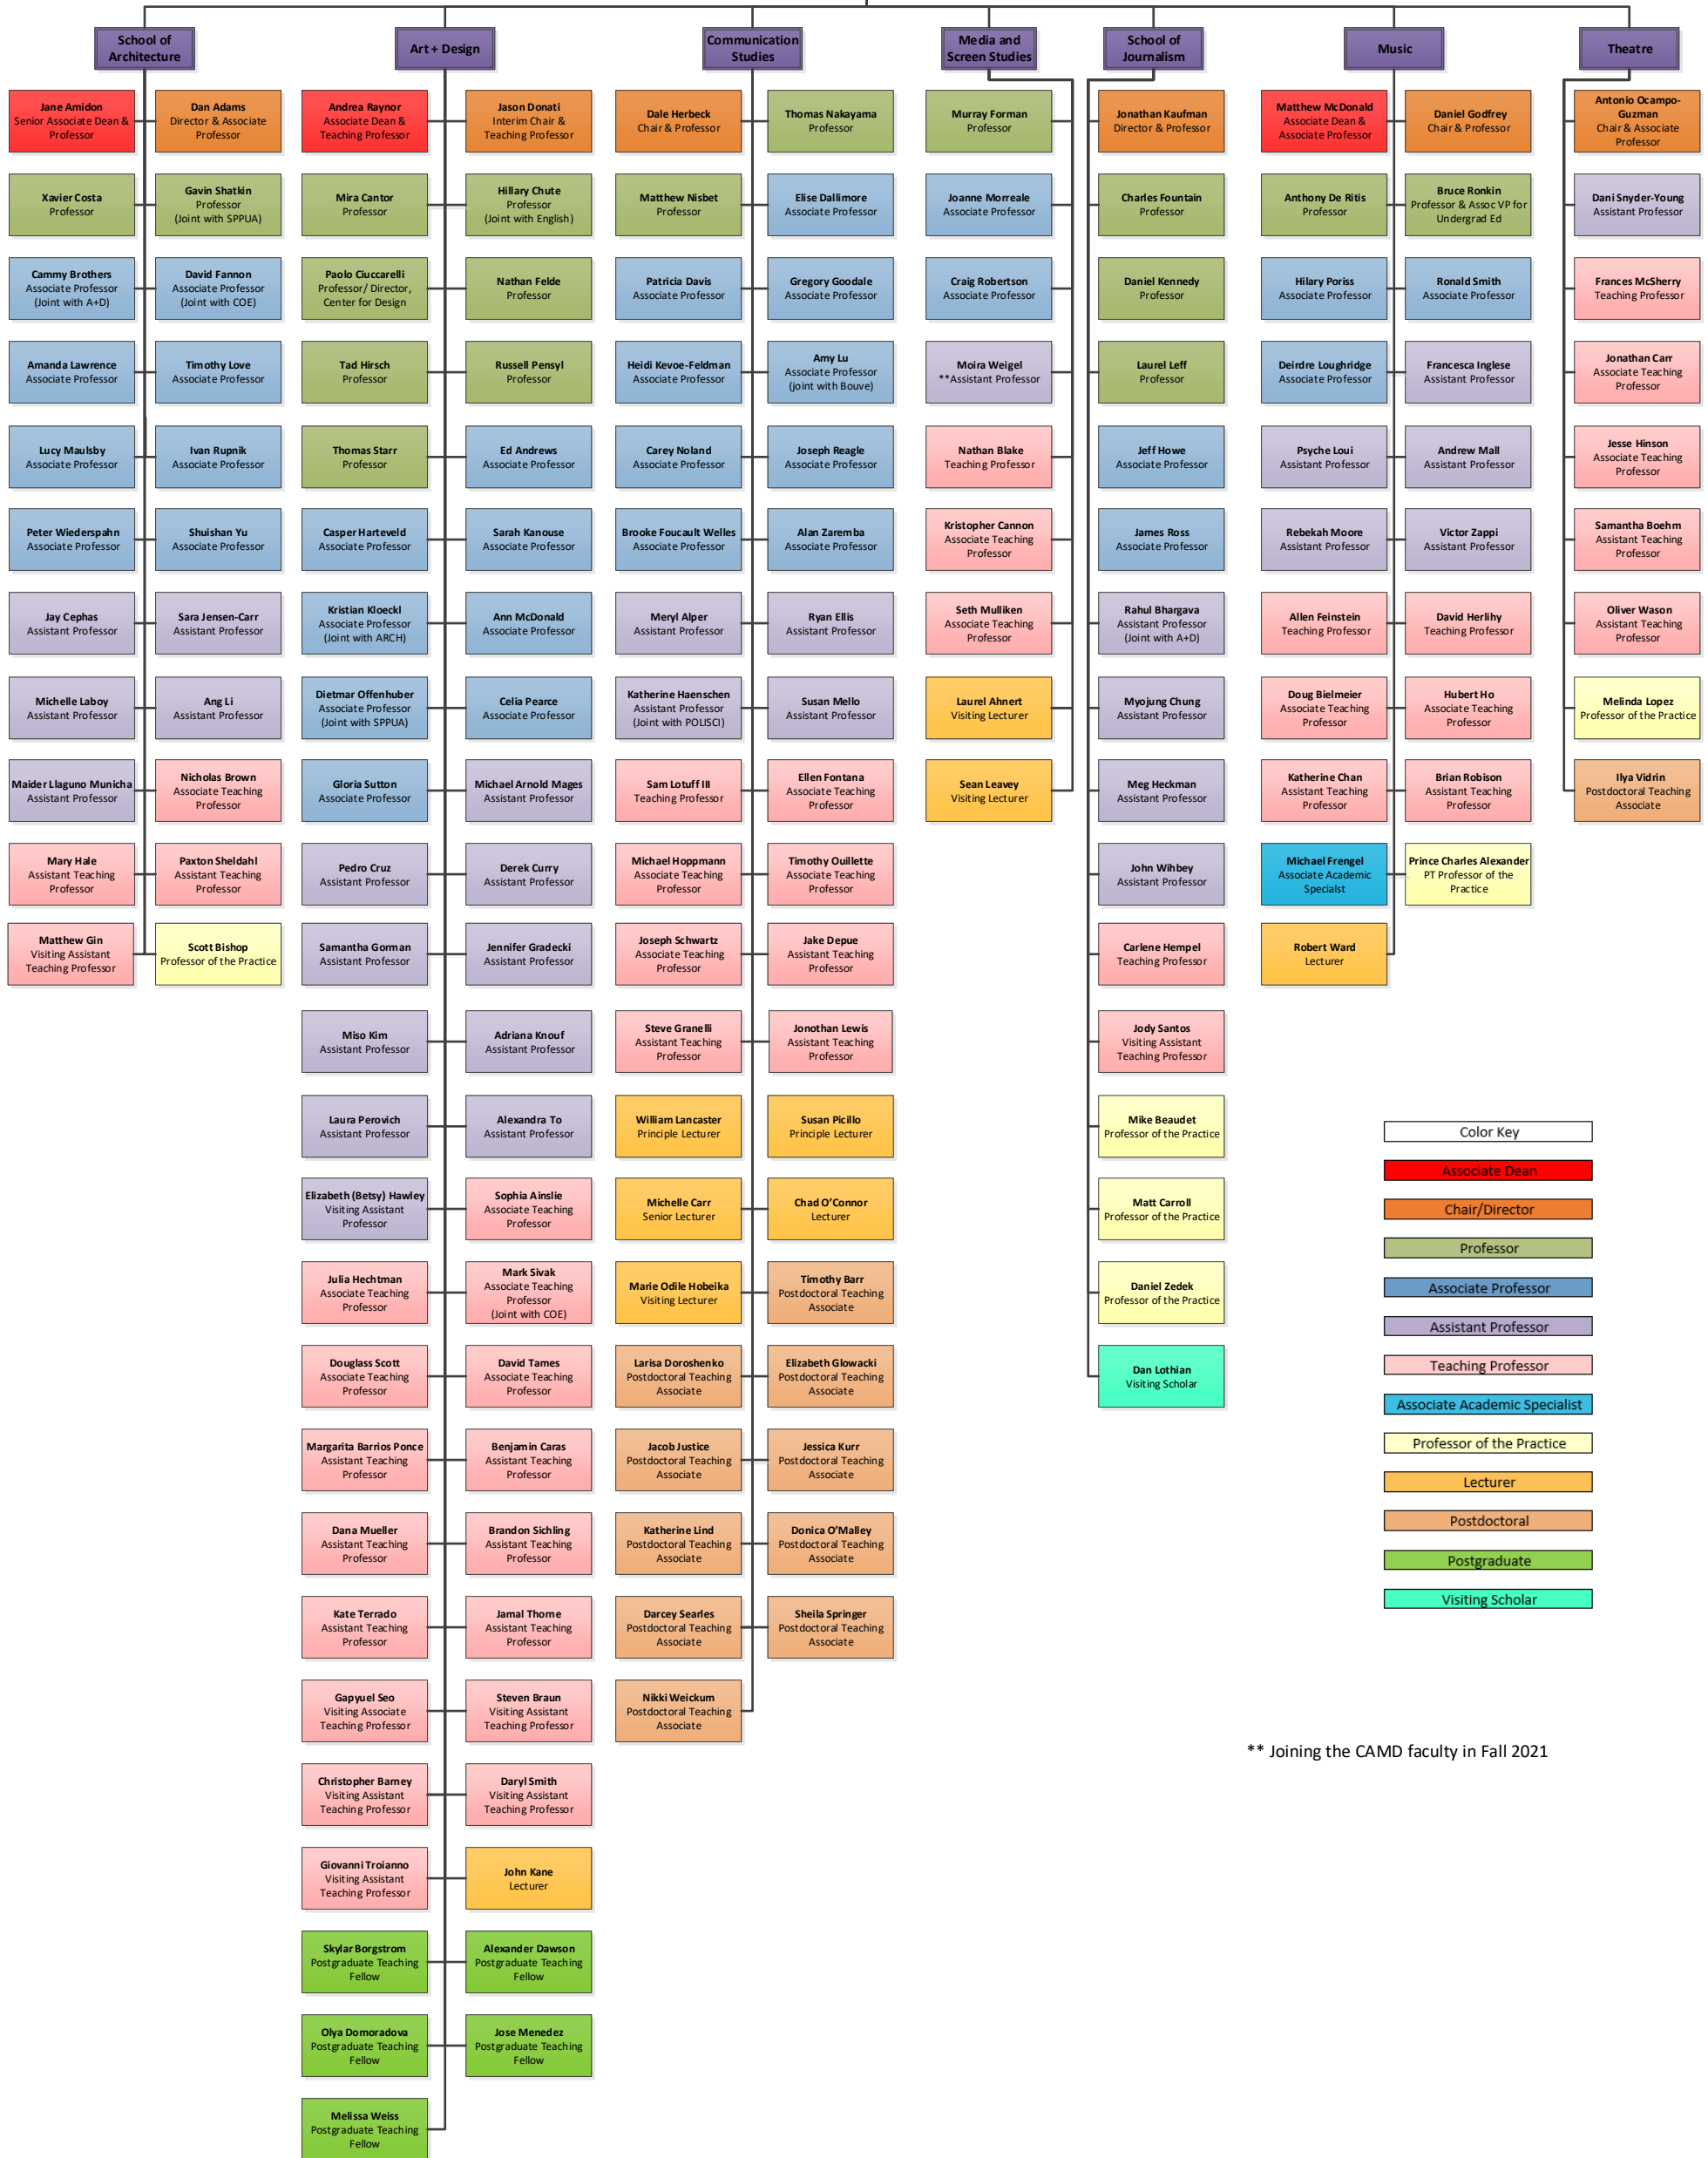

# CAMD Faculty

Color Key	
	Associate Dean
	Chair/Director
	Professor
	Associate Professor
	Assistant Professor
	Teaching Professor
	Associate Academic Specialist
	Professor of the Practice
	Lecturer
	Postdoctoral
	Postgraduate
	Visiting Scholar

\*\* Joining the CAMD faculty in Fall 2021