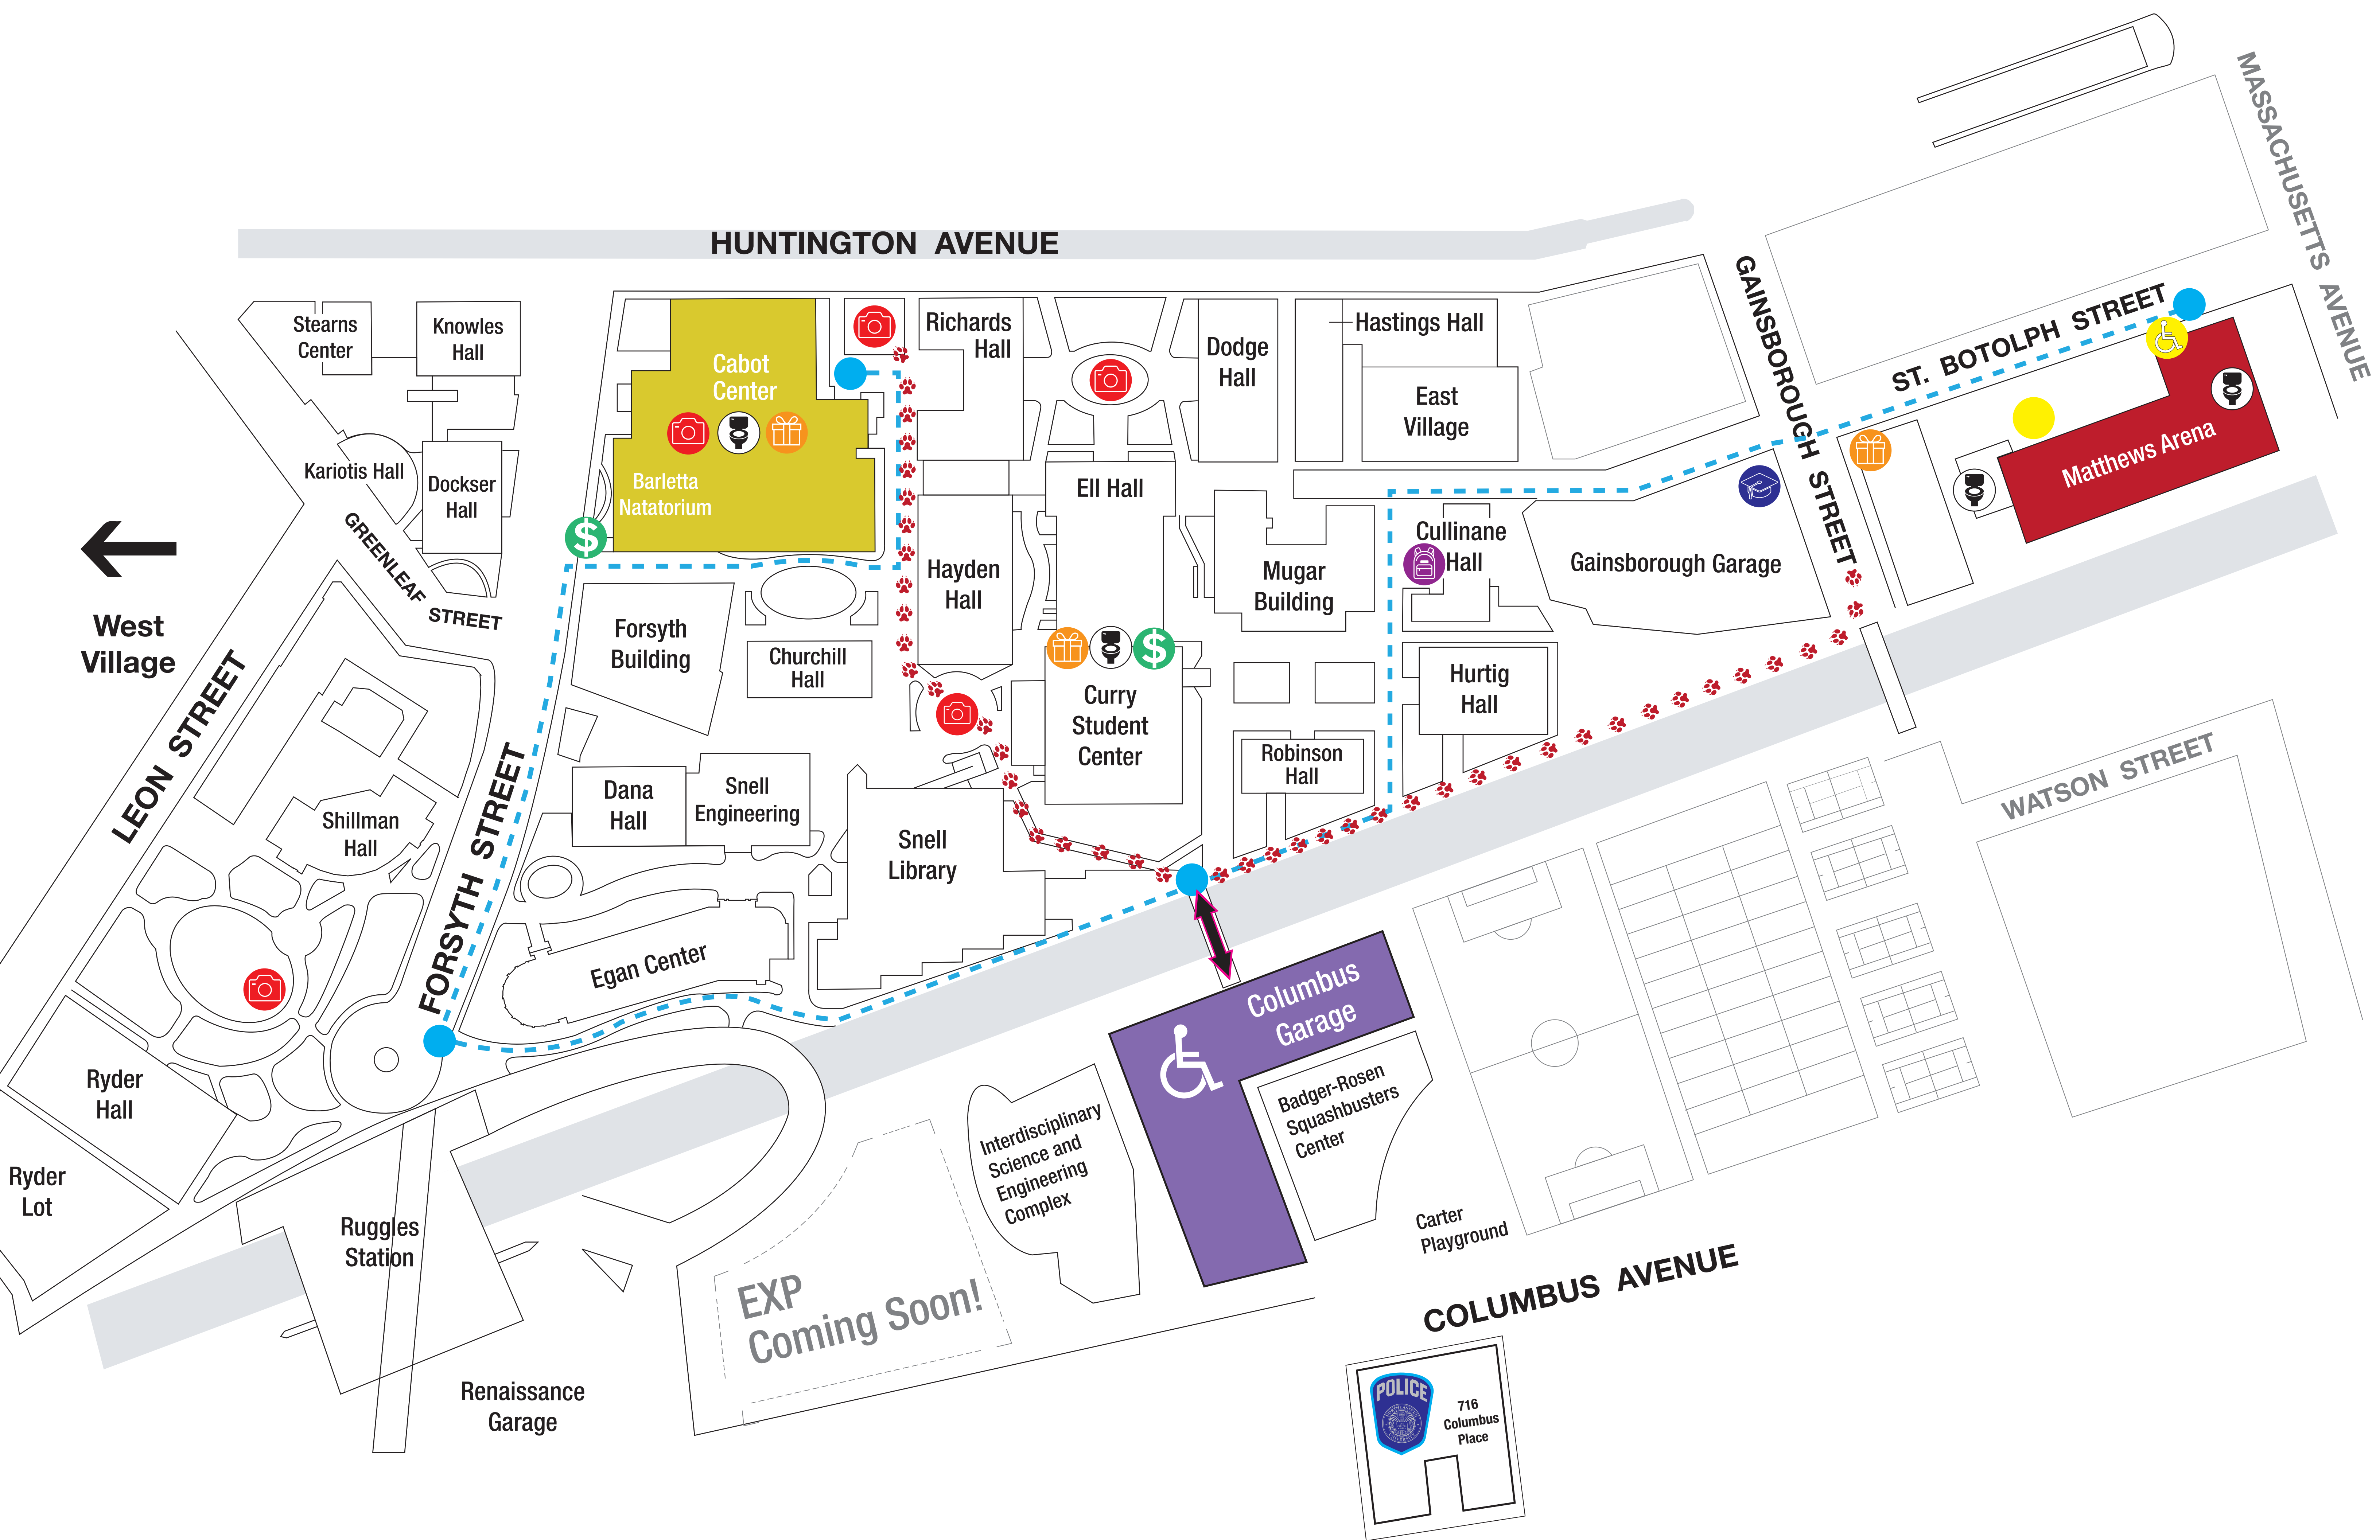

COMMENCEMENT WEEK 2023

Campus Map

Ceremonies & College Celebrations • *Matthews Arena*

Husky Hospitality Hub • *Cabot Center*

Guest Parking • *Columbus Garage* ♿ *included*

	Walking Route from Matthews Arena to the Husky Hospitality Hub		Bag Check		NU Merchandise Sales • Curry Student Center Bookstore • Husky Hospitality Hub/Cabot Center • Matthews Arena Parking Lot		Photo Opportunity • Cabot Quad • Centennial Commons • Krentzman Quad • Husky Hospitality Hub • Library Quad
	Accessible Shuttle Route		Student Check-In		ATM		NUPD at Columbus Place
	Accessible Shuttle Route Pick-Up Locations		Guest Entrance		Restrooms		Pedestrian footbridge access to Columbus Garage